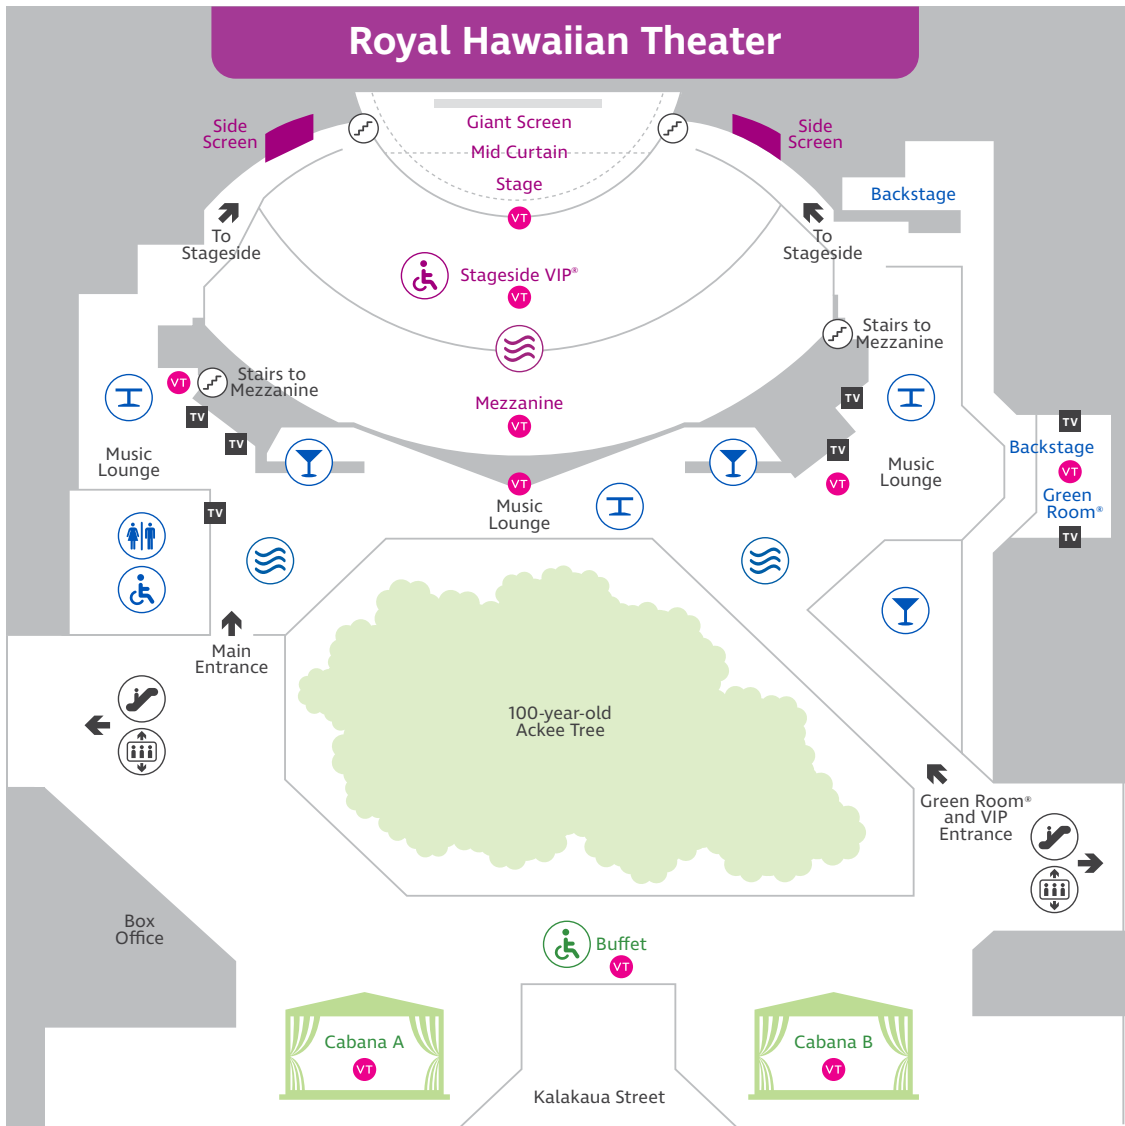

ROYAL HAWAIIAN THEATER FACILITY PROFILE

Waikiki's only premier theater with 750 seats

- **Location:** Royal Hawaiian Center, Building B, 4th Floor
- **Capacity:** 750 Persons
- **Space:** Interior 21,273 square feet; Exterior 10,093 square feet
- **Theater / Stage Use:** Ask for facility tech specs.
- **Loading:** Permission needed from Royal Hawaiian Center. Freight Elevator 5'W x 8'H x 7'L.

Note: Capacity below might change depending on product category.

SYMBOL KEY

- Cocktail Area
- Restroom
- Elevator
- Stairs
- Bar
- ADA Accessible
- Escalator
- No Public Access
- Air Conditioning
- Flat Screen TV
- VT** Virtual Tour: RockAHulaHawaii.com/virtualtour
See below for location

OUTDOOR CABANA	Capacity
Hula Burger Lunch*	400
Waikiki Luau & Buffet	400

* 1,000 by staggering arrival with 3 – 5 hour use of Cabana before 4:00PM

ROCK-A-HULA® SHOW	Capacity
Theater	750
Green Room®	30
Stageside VIP®	230
Waikiki Luau Buffet & Show	400

MUSIC LOUNGE	Capacity
Lounge	200
Outdoor Cabanas (2)	400

ROYAL HAWAIIAN THEATER

Brand New Show!

Home of Waikiki's Biggest Hawaiian Show®, "Rock-A-Hula"

750 Seats Premier Theater

Stageside VIP® Area

Exclusive Green Room® in Backstage for Private Party