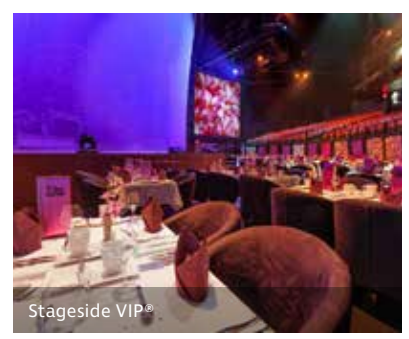

ROYAL HAWAIIAN THEATER FACILITY PROFILE

Waikiki's only premier theater with 750 seats

- **Location:** Royal Hawaiian Center, Building B, 4th Floor
- **Capacity:** 750 Persons
- **Space:** Interior 21,273 square feet; Exterior 10,093 square feet
- **Theater / Stage Use:** Ask for facility tech specs.
- **Loading:** Permission needed from Royal Hawaiian Center. Freight Elevator 5'W x 8'H x 7'L.

Note: Capacity below might change depending on product category.

SYMBOL KEY

- Cocktail Area
- Restroom
- Elevator
- Stairs
- Bar
- ADA Accessible
- Escalator
- No Public Access
- Air Conditioning
- Flat Screen TV
- VT** Virtual Tour: RockAHulaHawaii.com/virtualtour
See below for location

OUTDOOR CABANA	Capacity
Hula Burger Lunch*	400
Waikiki Luau & Buffet	400

* 1,000 by staggering arrival with 3 – 5 hour use of Cabana before 4:00PM

ROCK-A-HULA® SHOW	Capacity
Theater	750
Green Room®	30
Stageside VIP®	230
Waikiki Luau Buffet & Show	400

MUSIC LOUNGE	Capacity
Lounge	200
Outdoor Cabanas (2)	400

ROYAL HAWAIIAN THEATER

Brand New Show!

Home of Waikiki's Biggest Hawaiian Show®, "Rock-A-Hula"

750 Seats Premier Theater

Stageside VIP® Area

Exclusive Green Room® in Backstage for Private Party