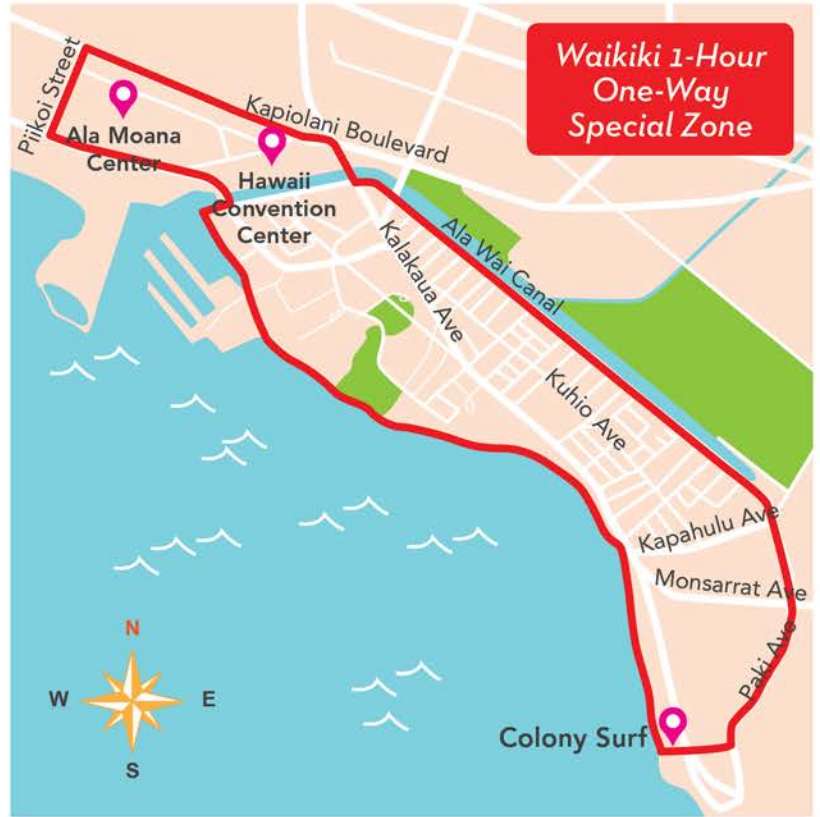

Suggested Retail Price:

- Deluxe Gold MCI Motorcoach (58/60 seats)
Waikiki 1-Hour Special \$220.01
- Smart Silver MCI Motorcoach (63 seats)
Waikiki 1-Hour Special \$201.44
- Additional Usage Fee applies for some hotels. Above price includes tax, gratuity.

Description:

GREAT SAVINGS FOR YOUR GROUPS DINING IN WAIKIKI! With Royal Star's Waikiki 1-hour one-way special, we pick up your guests and drop them at locations within the Waikiki zone between 5:30PM and 9:30PM!

Zone / Time / Vehicle:

- **Waikiki Zone:** From Ala Moana Center (East side of Piikoi Street) to Colony Surf, and the Ala Wai Canal (including Kapiolani Boulevard and the Hawaii Convention Center) to the oceanfront (excluding Ala Moana Beach Park).
- **Time:** Within 5:30PM – 9:30PM termination.
- **Vehicle:** Deluxe Gold MCI Motorcoach (58/60 seats) OR Smart Silver MCI Motorcoach (63 seats), whichever is available.
- **Charter Type:** Transfer only. **Note:** Not available with baggage or any other enhancements. No mint and hand towelette service on Deluxe Gold for Waikiki 1-Hour Special.
- **Specify:** Upon reservation, request "Waikiki 1-Hour Special" and specify pick-up and drop-off locations within zone, and pick-up time. Some restrictions apply, see above.