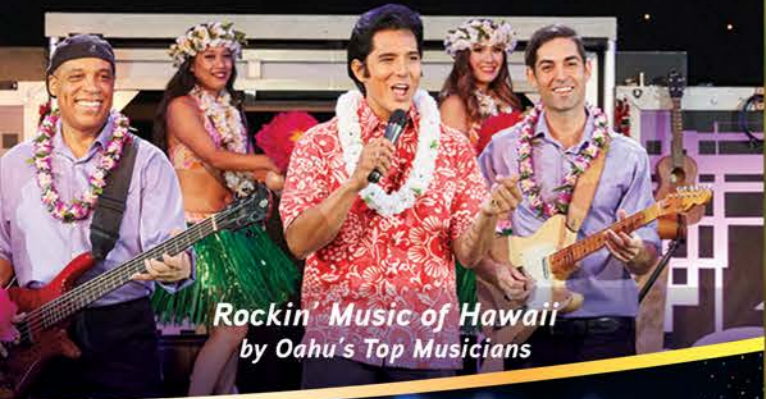

# HAWAIIAN JOURNEY®

Rockin' Music of Hawaii  
by Oahu's Top Musicians

Hawaiian Songs for All Ages  
from Popular Movies

IN WAIKIKI

## Brand New Show at Rock-A-Hula®!

A "Hawaiian Journey"® takes you from the "Boat Days" in the 1920s, Elvis in Hawaii during the 1950s to the current era through music and dance.