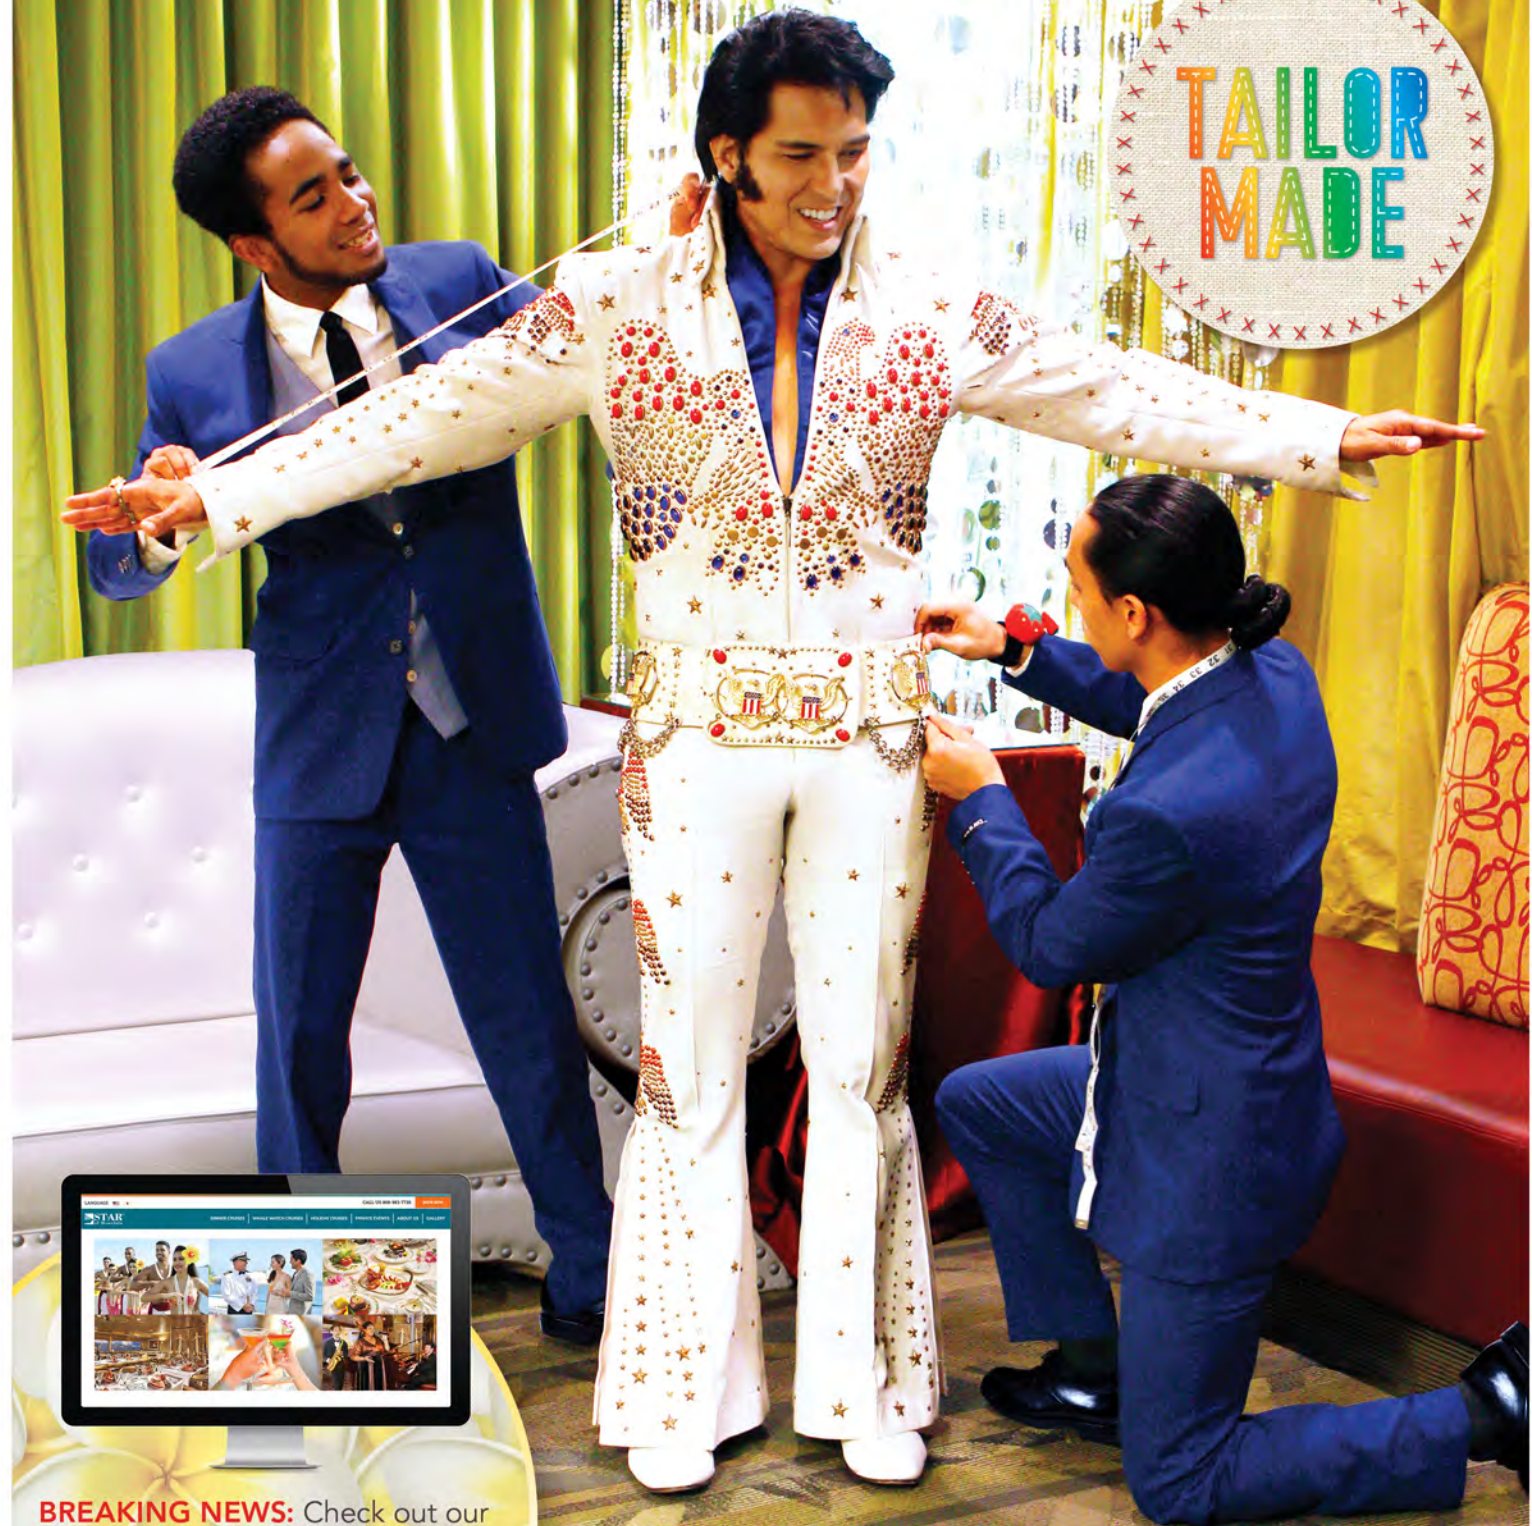

The Star of Honolulu Bulletin

FOR TRAVEL PARTNERS
May 2019

BREAKING NEWS: Check out our
New StarofHonolulu.com
website and give us your feedback!

TAILOR MADE
TO-GO

THE QUIZ
FROM SHIP TO SHORE